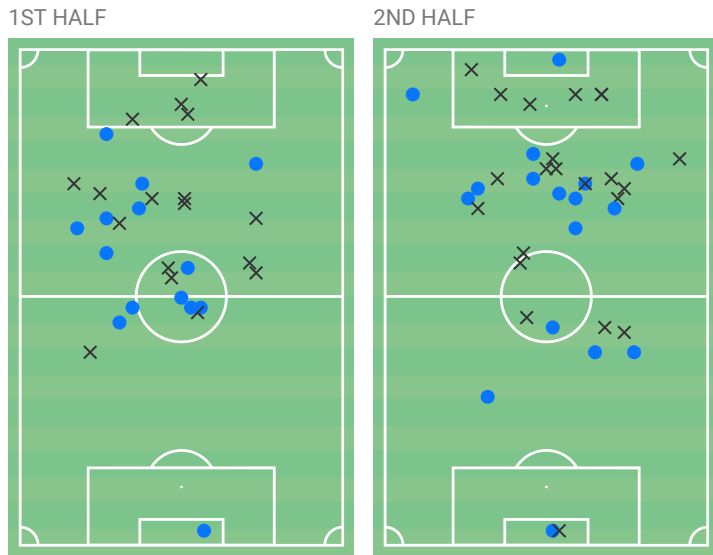

Stats

	Match	1st half	2nd half
Actions / successful	70/31 44%	31/14 45%	39/17 44%
Shots / on target	4/2 50%	2/0 0%	2/2 100%
Passes / accurate	19/16 84%	11/10 91%	8/6 75%
Forward passes / accurate	3/2 67%	2/1 50%	1/1 100%
Back passes / accurate	5/5 100%	3/3 100%	2/2 100%
Lateral passes / accurate	3/2 67%	2/2 100%	1/0 0%
Smart passes / accurate	0	0	0
Key passes / accurate	0	0	0
Passes to final third / accurate	1/0 0%	1/0 0%	0
Through passes / accurate	0	0	0
Long passes / accurate	0	0	0
Average pass length (m)	12.9	14.01	11.38

	Match	1st half	2nd half
Dribbles / successful	5/1 20%	1/0 0%	4/1 25%
Crosses / accurate	0	0	0
Duels / won	33/8 24%	12/1 8%	21/7 33%
Defensive duels / won	6/4 67%	2/1 50%	4/3 75%
Offensive duels / won	13/1 8%	3/0 0%	10/1 10%
Aerial duels / won	3/0 0%	2/0 0%	1/0 0%
Loose ball duels	11/3 27%	5/0 0%	6/3 50%
Interceptions	3	1	2
Clearances	2/2 100%	1/1 100%	1/1 100%
Sliding tackles	0	0	0
Fouls	3	1	2
Fouls suffered	0	0	0

Actions on field

● Won ✕ Lost

Passes

— Accurate — Key passes - - Inaccurate

Passes distribution

→ From ← To ● Sub in ● Sub out

Duels

● Won ✕ Lost