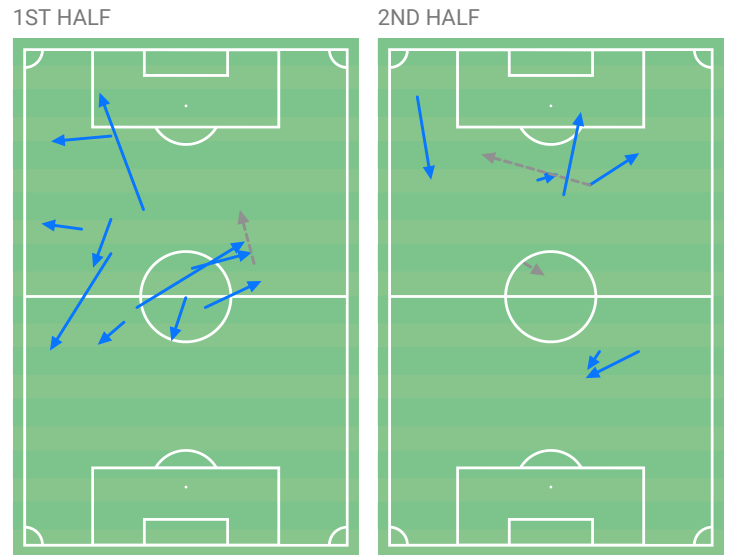

	Match	1st half	2nd half
Dribbles / successful	5/1 20%	1/0 0%	4/1 25%
Crosses / accurate	0	0	0
Duels / won	33/8 24%	12/1 8%	21/7 33%
Defensive duels / won	6/4 67%	2/1 50%	4/3 75%
Offensive duels / won	13/1 8%	3/0 0%	10/1 10%
Aerial duels / won	3/0 0%	2/0 0%	1/0 0%
Loose ball duels	11/3 27%	5/0 0%	6/3 50%
Interceptions	3	1	2
Clearances	2/2 100%	1/1 100%	1/1 100%
Sliding tackles	0	0	0
Fouls	3	1	2
Fouls suffered	0	0	0

Actions on field

● Won ✕ Lost

Passes

— Accurate — Key passes - - Inaccurate

Passes distribution

→ From ← To ● Sub in ● Sub out

Duels

● Won ✕ Lost