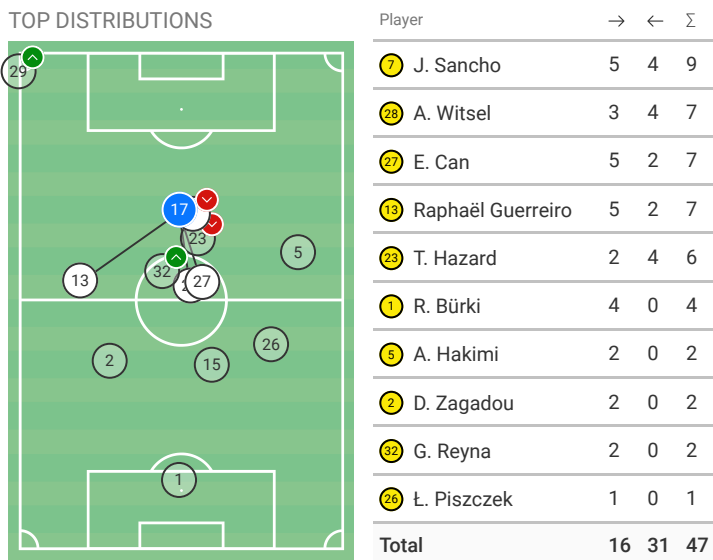

Actions on field

● Won ✕ Lost

Passes

— Accurate — Key passes - - Inaccurate

Passes distribution

→ From ← To ● Sub in ● Sub out

Duels

● Won ✕ Lost