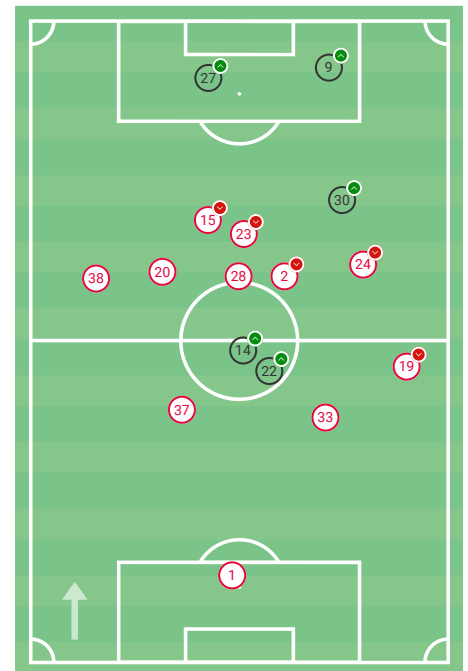

Hoffenheim

3 - 1

27.05.2020

Köln

⚽ 11' C. Baumgartner 26' S. Bornauw ■
⚽ 46' C. Baumgartner 60' F. Kainz ⚽
⚽ 48' S. Zuber
■ 50' B. Hübner

40.8%	POSSESSION	59.2%
8	SHOTS	16
6	ON TARGET	6
0.90	XG	1.56
14.43	PPDA	9.67
0	CORNERS	10
1	FREE KICKS	3
12	FOULS	7
5	YELLOW CARDS	1
1	RED CARDS	1

RB Leipzig

2 - 2

27.05.2020

Hertha BSC

- ⚽ 24' L. Klostermann 9' M. Grujić ⚽
- 🟥 63' M. Halstenberg 82' K. Piątek ⚽
- ⚽ 68' P. Schick

53.3%	POSSESSION	46.7%
11	SHOTS	11
4	ON TARGET	3
0.97	XG	1.60
12.24	PPDA	7.57
4	CORNERS	7
7	FREE KICKS	2
12	FOULS	20
1	YELLOW CARDS	3
1	RED CARDS	0