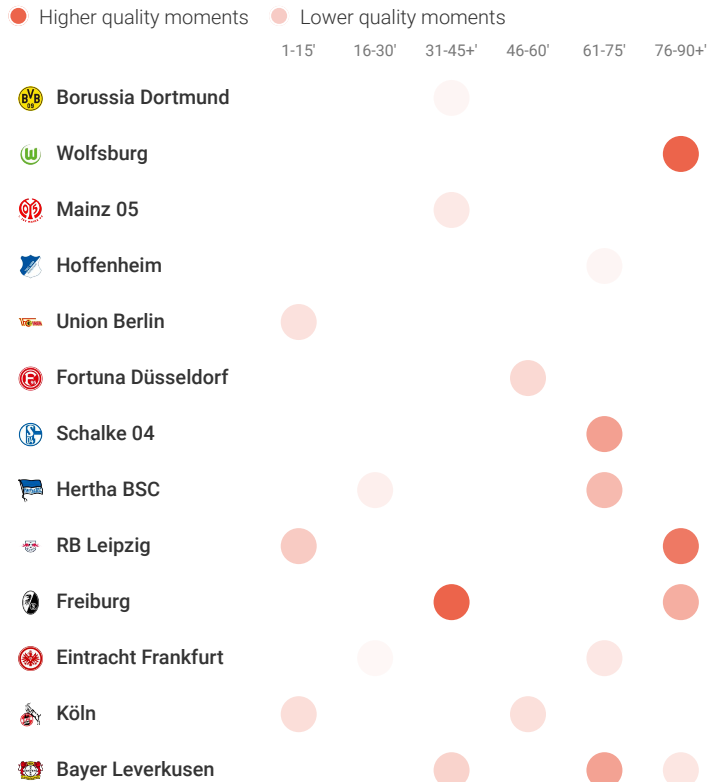

Goals conceded in match dynamics

	Total	1st half	2nd half	1-15'	16-30'	31-45+'	46-60'	61-75'	76-90+'
Borussia Dortmund	1	1	0	0	0	1	0	0	0
Wolfsburg	1	0	1	0	0	0	0	0	1
Mainz 05	1	1	0	0	0	1	0	0	0
Hoffenheim	1	0	1	0	0	0	0	1	0
Union Berlin	1	1	0	1	0	0	0	0	0
Fortuna Düsseldorf	1	0	1	0	0	0	1	0	0
Schalke 04	2	0	2	0	0	0	0	2	0
Hertha BSC	2	1	1	0	1	0	0	1	0
RB Leipzig	2	1	1	1	0	0	0	0	1
Freiburg	3	1	2	0	0	1	0	0	2
Eintracht Frankfurt	3	1	2	0	1	0	0	2	0
Köln	3	1	2	1	0	0	2	0	0
Bayer Leverkusen	4	1	3	0	0	1	0	2	1