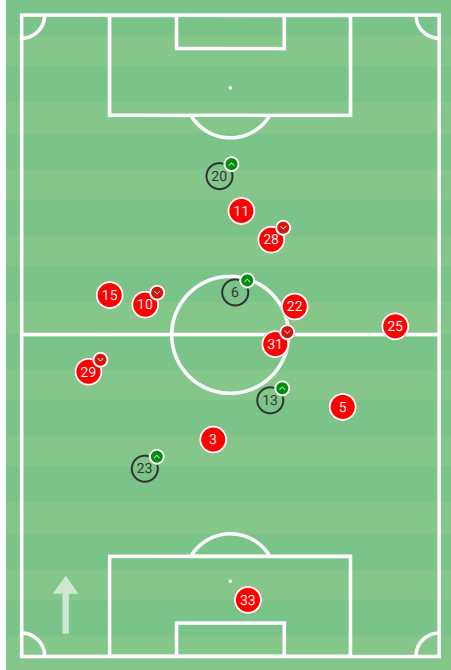

27.05.2020

Schalke 04

⚽ 63' R. Hennings 53' W. McKennie ⚽
⚽ 68' K. Karaman

64.6%	POSSESSION	35.4%
12	SHOTS	8
8	ON TARGET	3
1.61	XG	0.53
7.5	PPDA	15.37
7	CORNERS	2
4	FREE KICKS	7
10	FOULS	13
3	YELLOW CARDS	2
0	RED CARDS	0