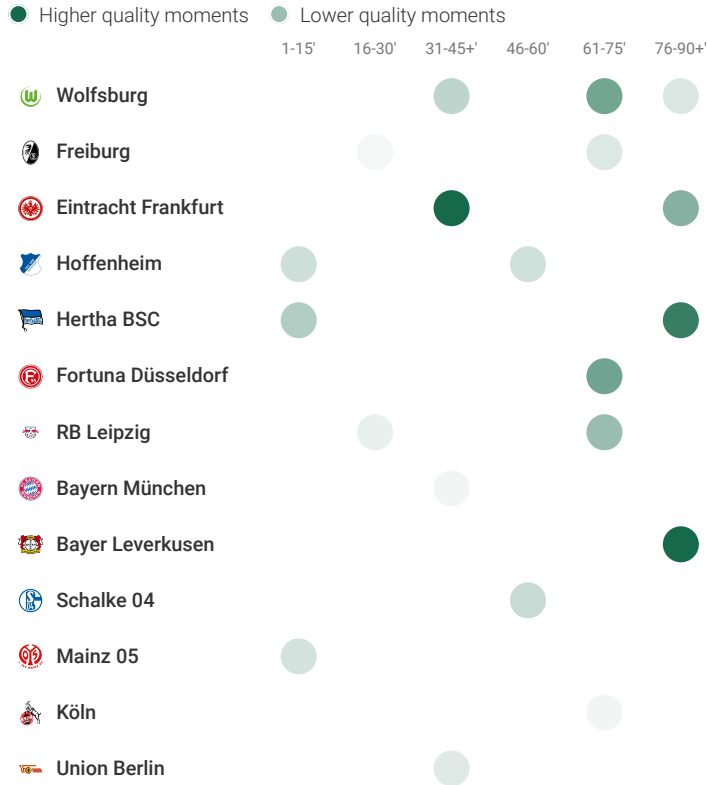

RB Leipzig

2 - 2

27.05.2020

Hertha BSC

- ⚽ 24' L. Klostermann 9' M. Grujić ⚽
- 🟥 63' M. Halstenberg 82' K. Piątek ⚽
- ⚽ 68' P. Schick

53.3%	POSSESSION	46.7%
11	SHOTS	11
4	ON TARGET	3
0.97	XG	1.60
12.24	PPDA	7.57
4	CORNERS	7
7	FREE KICKS	2
12	FOULS	20
1	YELLOW CARDS	3
1	RED CARDS	0

Goals scored in match dynamics

	Total	1st half	2nd half	1-15'	16-30'	31-45+'	46-60'	61-75'	76-90+'
Wolfsburg	4	1	3	0	0	1	0	2	1
Freiburg	3	1	2	0	1	0	0	2	0
Eintracht Frankfurt	3	1	2	0	0	1	0	0	2
Hoffenheim	3	1	2	1	0	0	2	0	0
Hertha BSC	2	1	1	1	0	0	0	0	1
Fortuna Düsseldorf	2	0	2	0	0	0	0	2	0
RB Leipzig	2	1	1	0	1	0	0	1	0
Bayern München	1	1	0	0	0	1	0	0	0
Bayer Leverkusen	1	0	1	0	0	0	0	0	1
Schalke 04	1	0	1	0	0	0	1	0	0
Mainz 05	1	1	0	1	0	0	0	0	0
Köln	1	0	1	0	0	0	0	1	0
Union Berlin	1	1	0	0	0	1	0	0	0