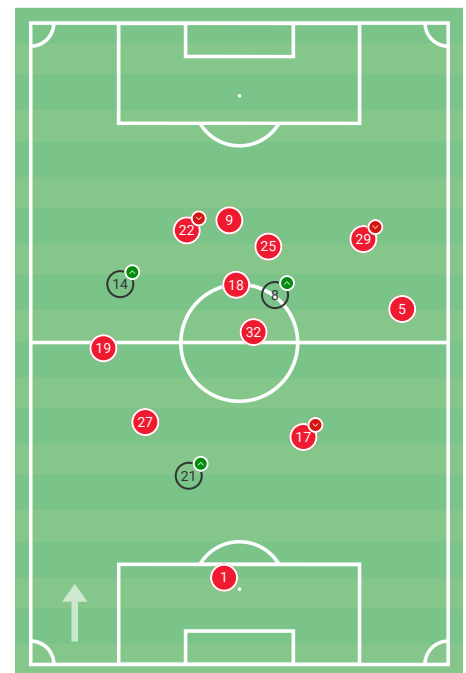

Borussia Dortmund

0 - 1

26.05.2020

Bayern München

- ⚽ 43' J. Kimmich

50%	POSSESSION	50%
11	SHOTS	11
5	ON TARGET	5
0.89	XG	0.60
18.26	PPDA	10.44
4	CORNERS	3
1	FREE KICKS	1
9	FOULS	15
2	YELLOW CARDS	2
0	RED CARDS	0