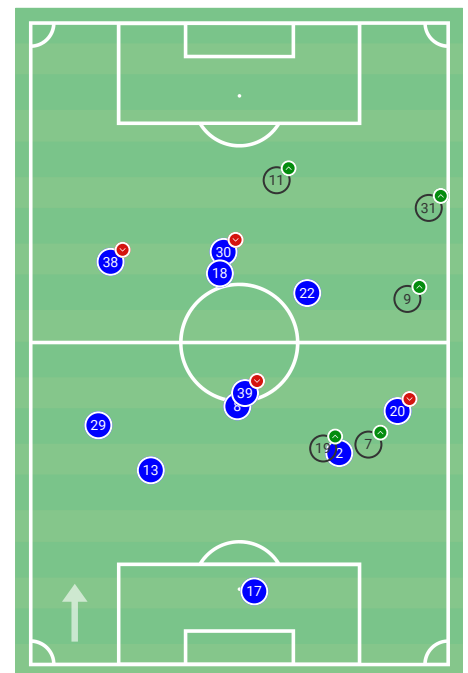

Augsburg

0 - 0

27.05.2020

Paderborn

55.1%	POSSESSION	44.9%
10	SHOTS	14
2	ON TARGET	2
1.06	XG	0.92
10.06	PPDA	12.24
6	CORNERS	6
6	FREE KICKS	2
7	FOULS	14
1	YELLOW CARDS	1
0	RED CARDS	0

Fortuna Düsseldorf

2 - 1