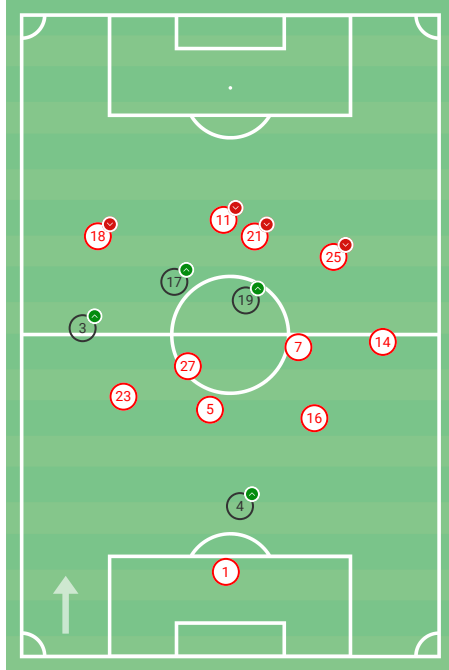

Hoffenheim

3 - 1

27.05.2020

Köln

⚽ 11' C. Baumgartner 26' S. Bornauw ■
⚽ 46' C. Baumgartner 60' F. Kainz ⚽
⚽ 48' S. Zuber
■ 50' B. Hübner

40.8%	POSSESSION	59.2%
8	SHOTS	16
6	ON TARGET	6
0.90	XG	1.56
14.43	PPDA	9.67
0	CORNERS	10
1	FREE KICKS	3
12	FOULS	7
5	YELLOW CARDS	1
1	RED CARDS	1

RB Leipzig

2 - 2

27.05.2020

Hertha BSC

- ⚽ 24' L. Klostermann 9' M. Grujić ⚽
- 🟥 63' M. Halstenberg 82' K. Piątek ⚽
- ⚽ 68' P. Schick

53.3%	POSSESSION	46.7%
11	SHOTS	11
4	ON TARGET	3
0.97	XG	1.60
12.24	PPDA	7.57
4	CORNERS	7
7	FREE KICKS	2
12	FOULS	20
1	YELLOW CARDS	3
1	RED CARDS	0