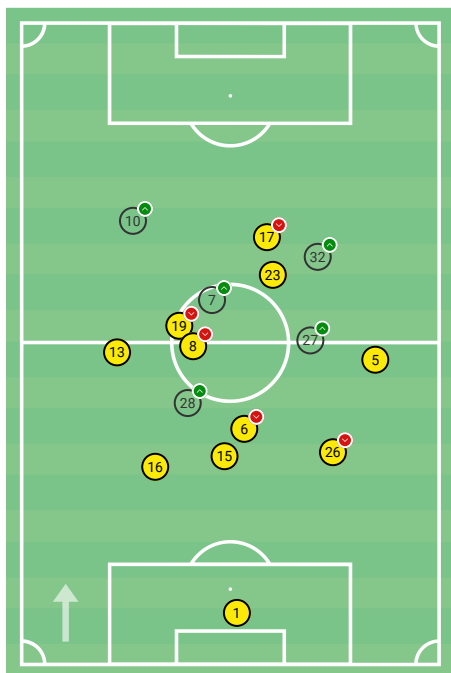

Bayer Leverkusen

1 - 4

26.05.2020

Wolfsburg

- ⚽ 85' J. Baumgartinger
- ⚽ 43' M. Pongračić
- ⚽ 64' M. Arnold
- ⚽ 67' R. Steffen
- ⚽ 75' M. Pongračić

66%	POSSESSION	34%
10	SHOTS	14
1	ON TARGET	9
1.21	XG	2.49
8.13	PPDA	12.76
12	CORNERS	6
6	FREE KICKS	4
10	FOULS	15
3	YELLOW CARDS	3
0	RED CARDS	0

Borussia Dortmund

0 - 1

26.05.2020

Bayern München

- ⚽ 43' J. Kimmich

50%	POSSESSION	50%
11	SHOTS	11
5	ON TARGET	5
0.89	XG	0.60
18.26	PPDA	10.44
4	CORNERS	3
1	FREE KICKS	1
9	FOULS	15
2	YELLOW CARDS	2
0	RED CARDS	0