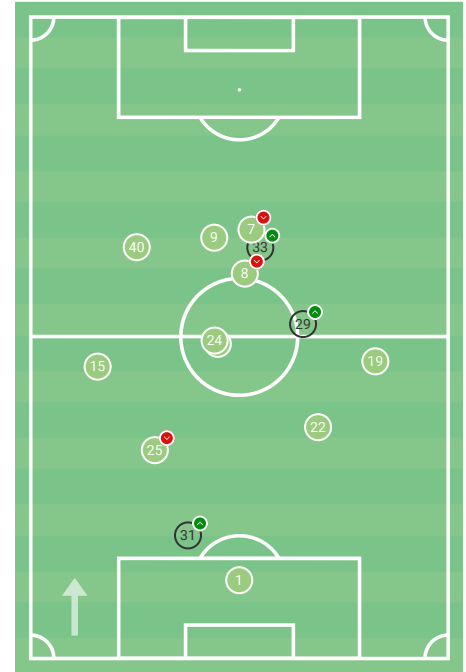

Bayer Leverkusen

1 - 4

26.05.2020

Wolfsburg

- ⚽ 85' J. Baumgartinger
- ⚽ 43' M. Pongračić
- ⚽ 64' M. Arnold
- ⚽ 67' R. Steffen
- ⚽ 75' M. Pongračić

66%	POSSESSION	34%
10	SHOTS	14
1	ON TARGET	9
1.21	XG	2.49
8.13	PPDA	12.76
12	CORNERS	6
6	FREE KICKS	4
10	FOULS	15
3	YELLOW CARDS	3
0	RED CARDS	0

Borussia Dortmund

0 - 1

26.05.2020

Bayern München

- ⚽ 43' J. Kimmich

50%	POSSESSION	50%
11	SHOTS	11
5	ON TARGET	5
0.89	XG	0.60
18.26	PPDA	10.44
4	CORNERS	3
1	FREE KICKS	1
9	FOULS	15
2	YELLOW CARDS	2
0	RED CARDS	0