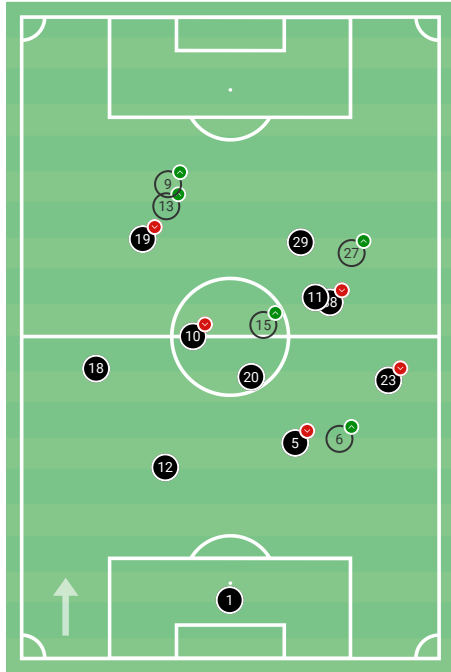

1 - 4

26.05.2020