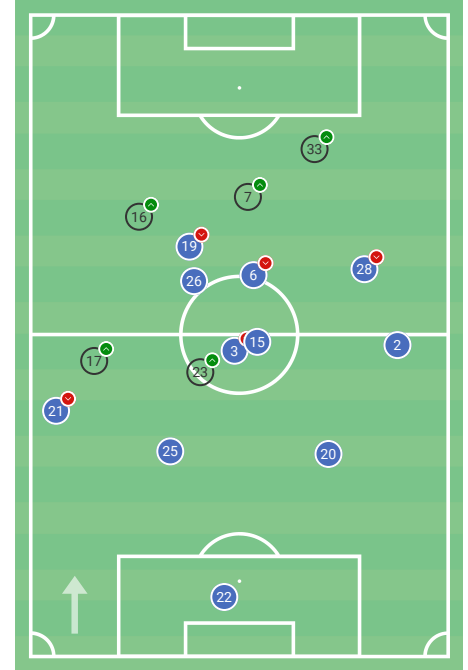

RB Leipzig

2 - 2

27.05.2020

Hertha BSC

- ⚽ 24' L. Klostermann 9' M. Grujić ⚽
- 🟥 63' M. Halstenberg 82' K. Piątek ⚽
- ⚽ 68' P. Schick

53.3%	POSSESSION	46.7%
11	SHOTS	11
4	ON TARGET	3
0.97	XG	1.60
12.24	PPDA	7.57
4	CORNERS	7
7	FREE KICKS	2
12	FOULS	20
1	YELLOW CARDS	3
1	RED CARDS	0