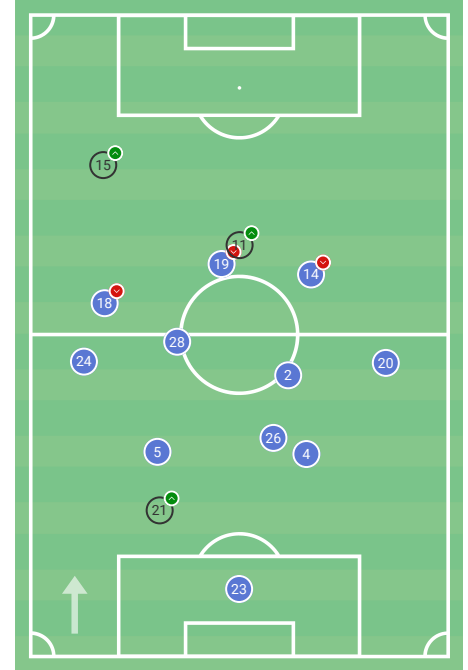

27.05.2020

Schalke 04

⚽ 63' R. Hennings 53' W. McKennie ⚽
⚽ 68' K. Karaman

64.6%	POSSESSION	35.4%
12	SHOTS	8
8	ON TARGET	3
1.61	XG	0.53
7.5	PPDA	15.37
7	CORNERS	2
4	FREE KICKS	7
10	FOULS	13
3	YELLOW CARDS	2
0	RED CARDS	0