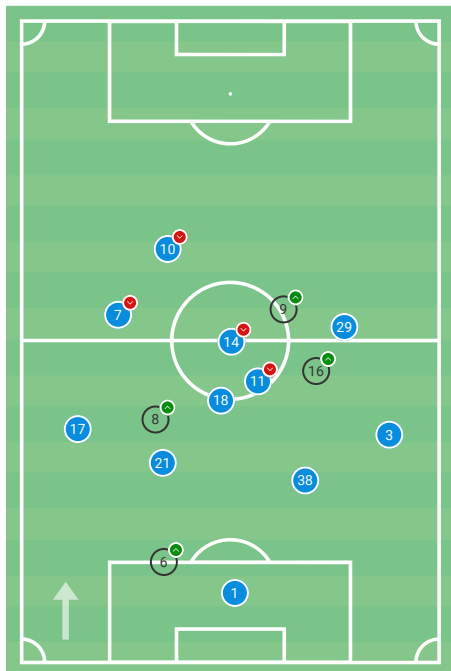

Hoffenheim

3 - 1

27.05.2020

Köln