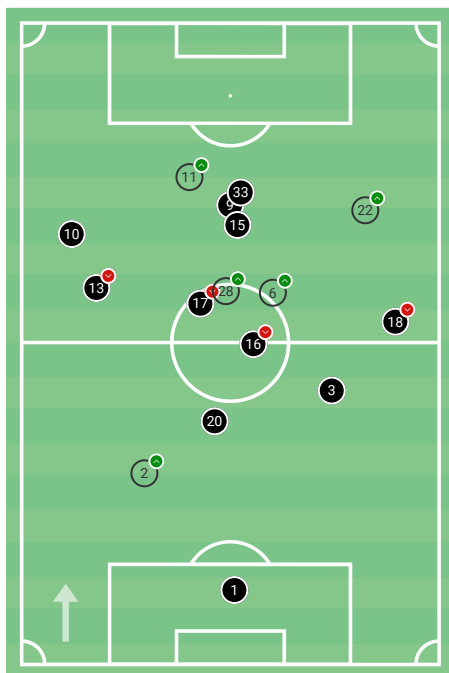

Eintracht Frankfurt

3 - 3

26.05.2020

Freiburg