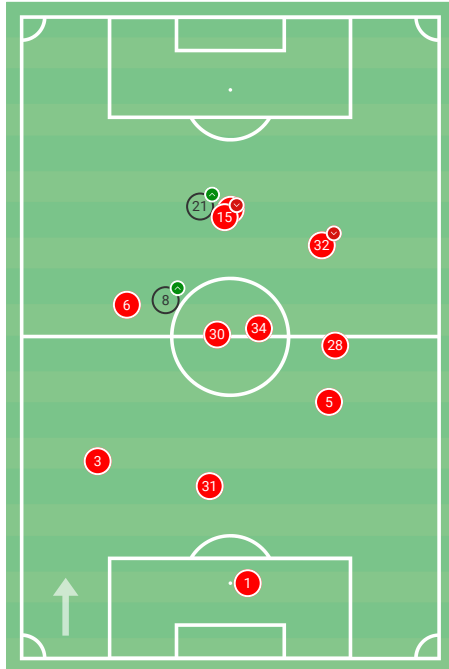

Union Berlin

1 - 1

27.05.2020

Mainz 05