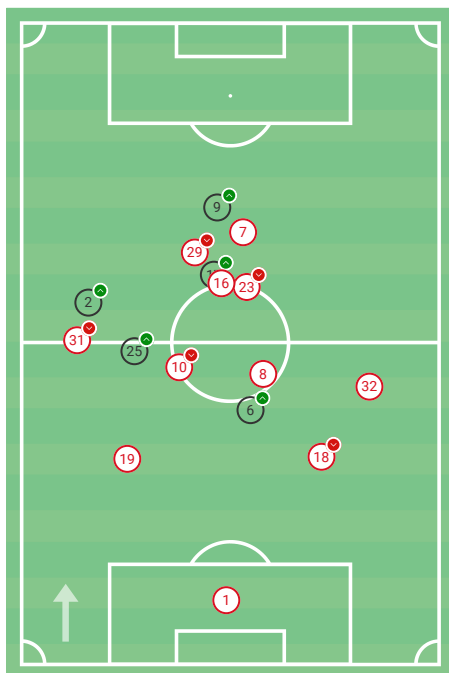

Augsburg

0 - 0

27.05.2020

Paderborn