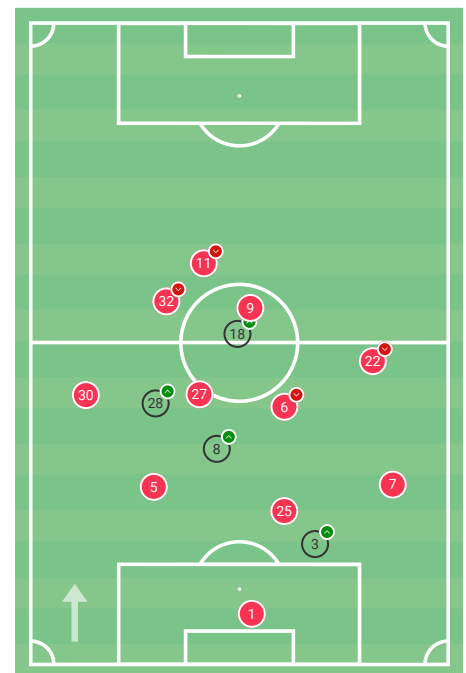

3 - 3

26.05.2020

Freiburg

- ⚽ 35' André Silva 28' V. Grifo ⚽
- ⚽ 79' D. Kamada 67' N. Petersen ⚽
- ⚽ 82' T. Chandler 69' L. Höler ⚽

62%	POSSESSION	38%
32	SHOTS	9
16	ON TARGET	4
4.28	XG	0.67
6.21	PPDA	24.38
9	CORNERS	2
2	FREE KICKS	3
14	FOULS	8
4	YELLOW CARDS	1
0	RED CARDS	0