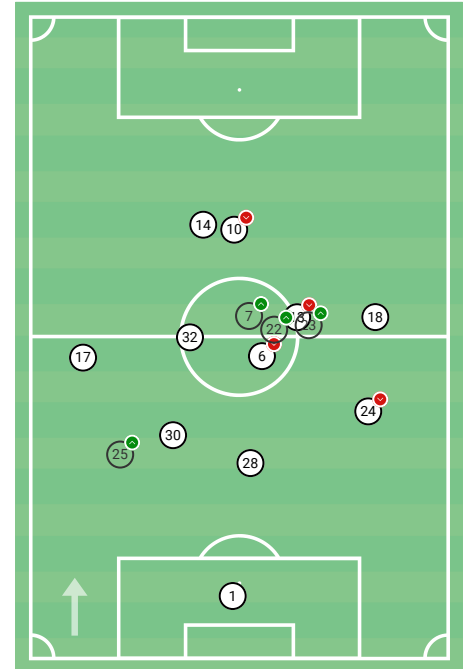

Werder Bremen

0 - 0

26.05.2020

Borussia M'gladbach

43.4%	POSSESSION	56.6%
12	SHOTS	9
7	ON TARGET	4
1.26	XG	0.76
10.28	PPDA	12.92
8	CORNERS	5
3	FREE KICKS	2
14	FOULS	10
2	YELLOW CARDS	1
0	RED CARDS	0

Eintracht Frankfurt