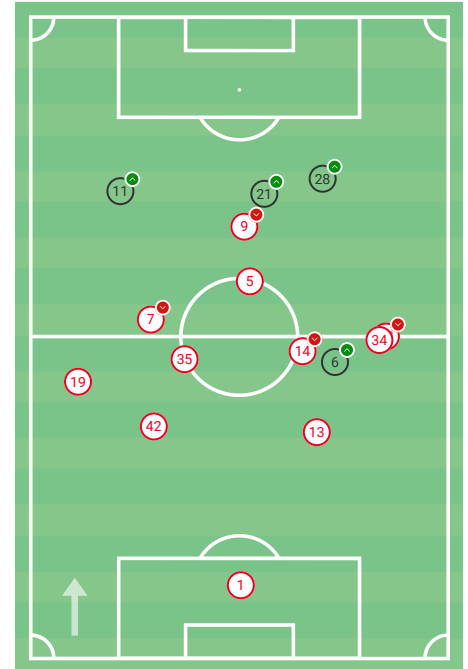

Borussia Dortmund

0 - 1

26.05.2020

Bayern München

- ⚽ 43' J. Kimmich

50%	POSSESSION	50%
11	SHOTS	11
5	ON TARGET	5
0.89	XG	0.60
18.26	PPDA	10.44
4	CORNERS	3
1	FREE KICKS	1
9	FOULS	15
2	YELLOW CARDS	2
0	RED CARDS	0

Union Berlin

1 - 1

27.05.2020

Mainz 05

⚽ 33'	M. Ingvartsen	⚽ 13'	R. Baku
■ 41'	R. Andrich		
40%	POSSESSION	60%	
6	SHOTS	9	
4	ON TARGET	2	
0.50	XG	0.54	
11	PPDA	7.54	
6	CORNERS	6	
8	FREE KICKS	3	
17	FOULS	18	
3	YELLOW CARDS	2	
1	RED CARDS	0	